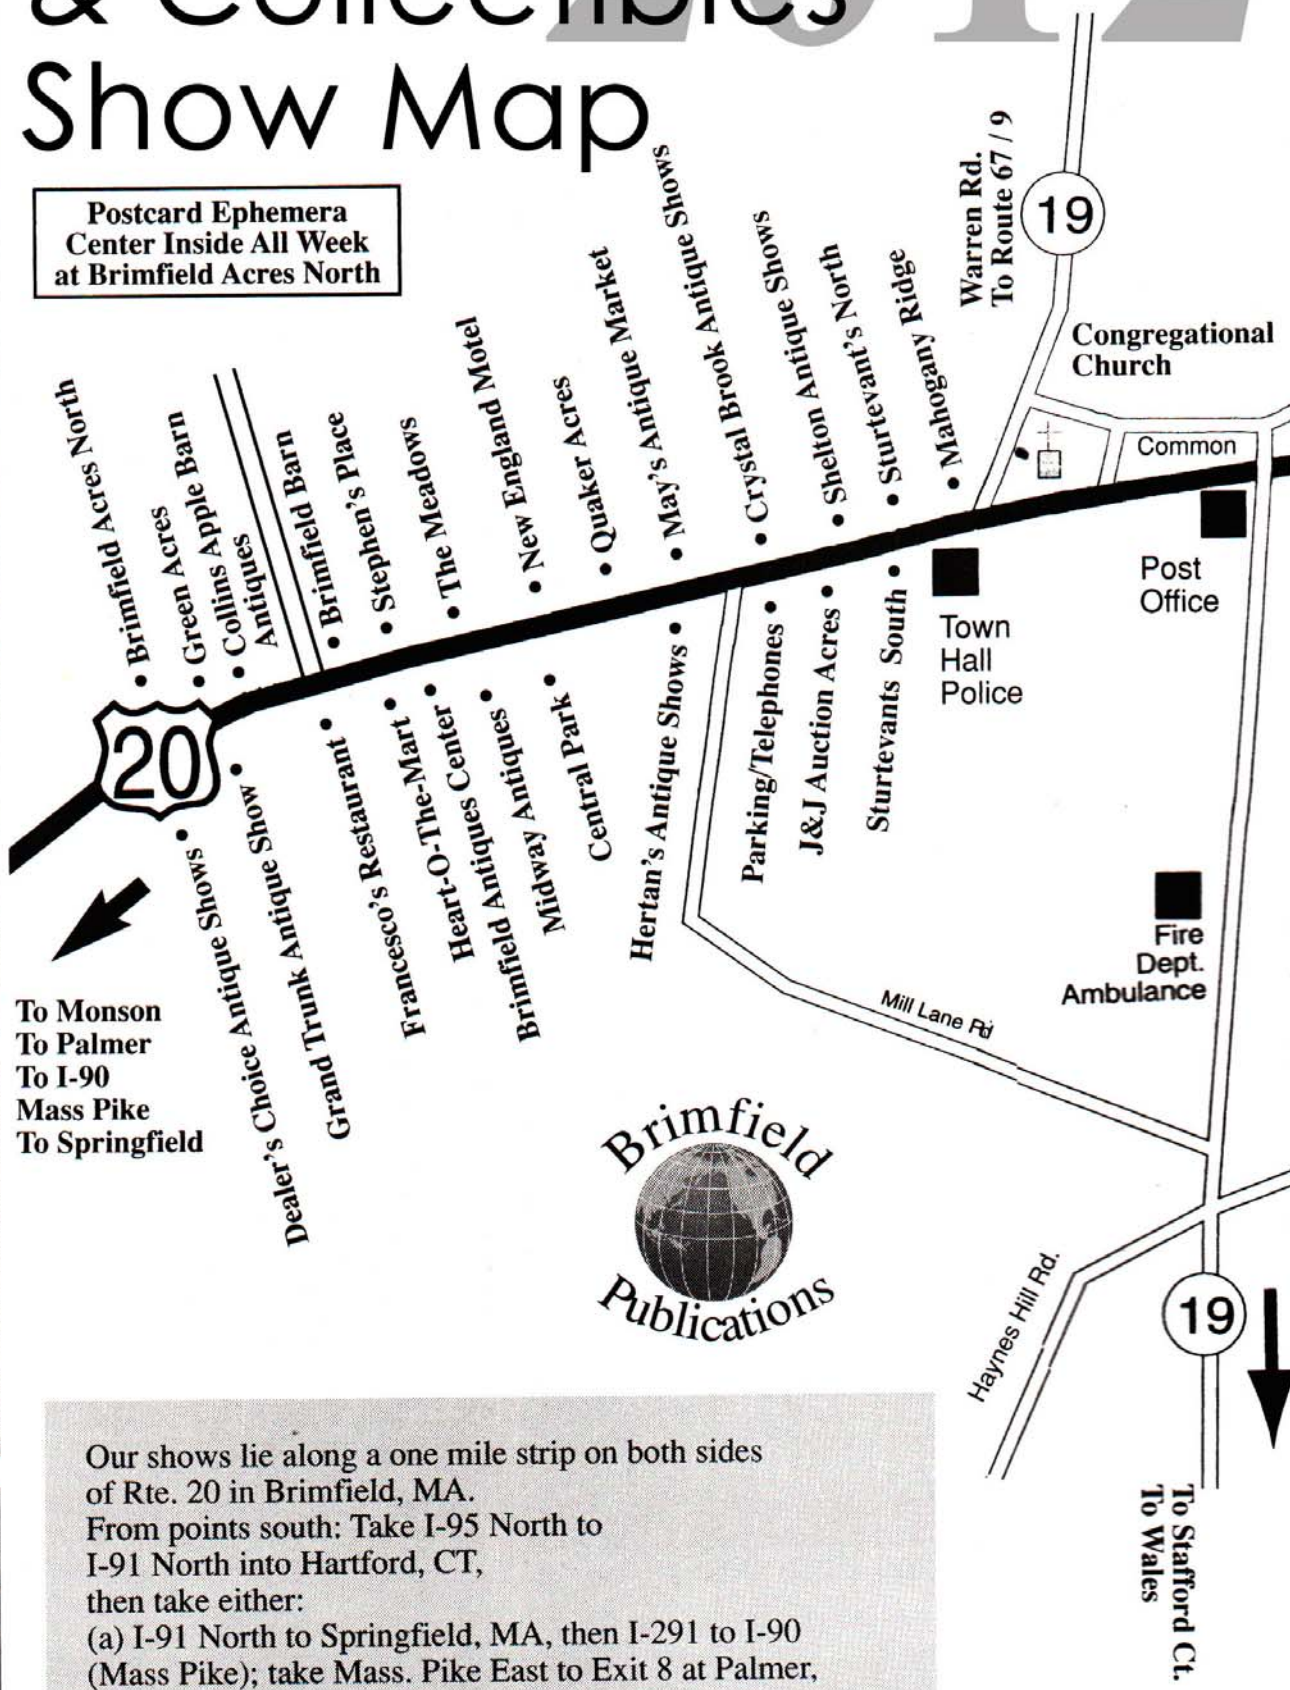

Brimfield Antiques & Collectibles Show Map

Postcard Ephemera Center Inside All Week at Brimfield Acres North

To Monson
To Palmer
To I-90
Mass Pike
To Springfield

To Stafford Ct.
To Wales

Our shows lie along a one mile strip on both sides of Rte. 20 in Brimfield, MA.
From points south: Take I-95 North to I-91 North into Hartford, CT, then take either:
(a) I-91 North to Springfield, MA, then I-291 to I-90 (Mass Pike); take Mass. Pike East to Exit 8 at Palmer, beyond exit booth turn right to first stoplight, turn left onto Rte. 20, go six miles east to Brimfield shows, or
(b) Take I-84 East to Sturbridge, MA, Rte. 20 West, six miles to Brimfield shows.